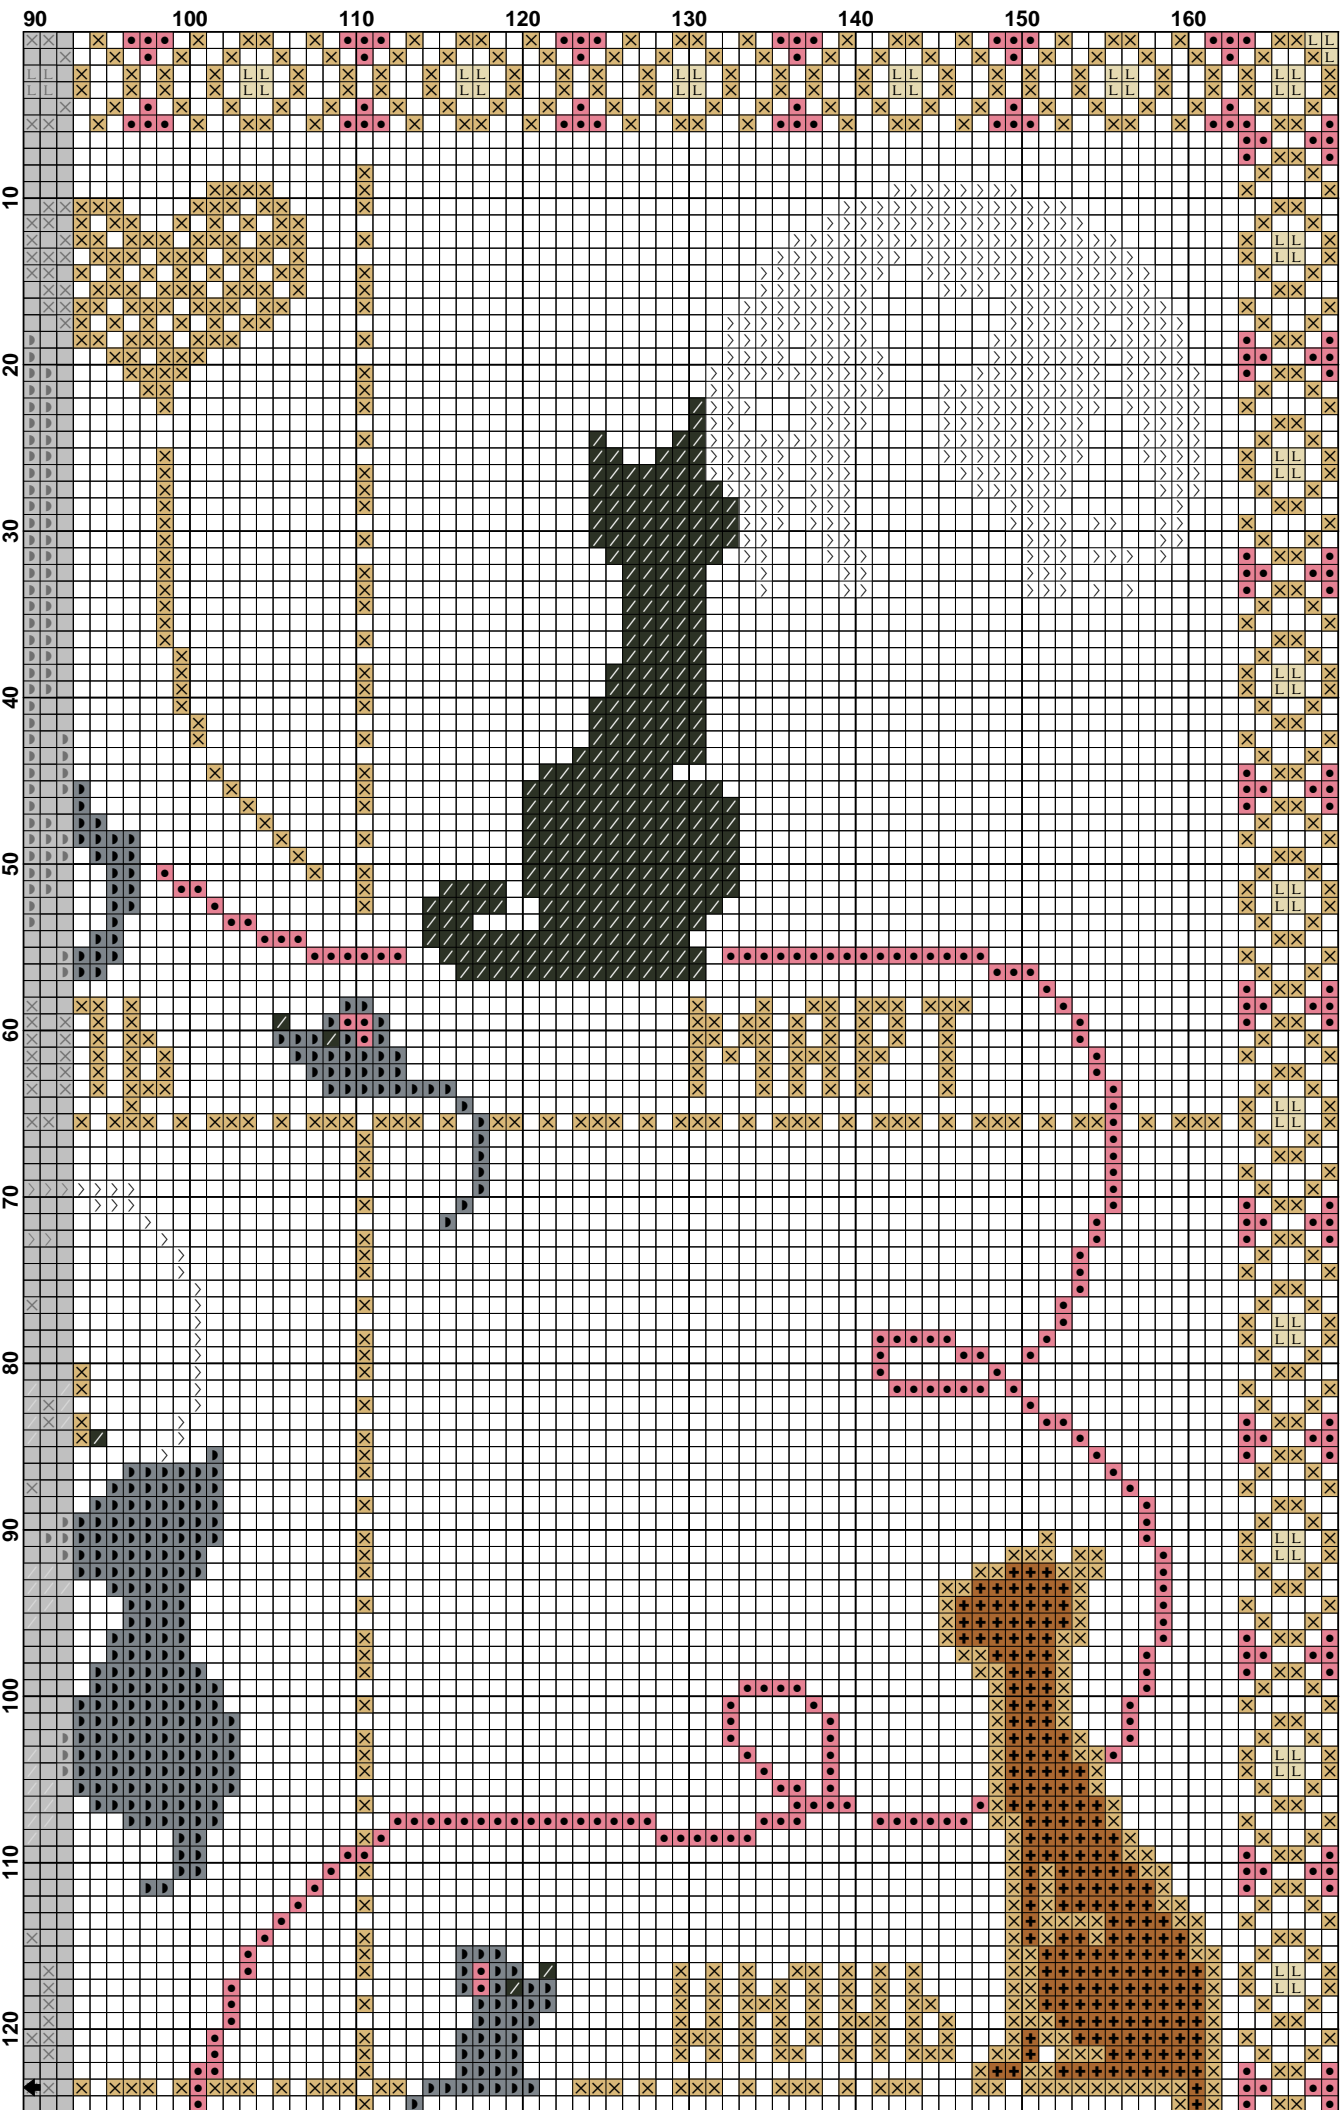

СЕНТЯБРЬ

ОКТАБРЬ

НОЯБРЬ

ДЕКАБРЬ

**Pattern Name:** 728 Календарь  
**Company:** Riolis  
**Copyright:** aurora.empherino.net  
**Fabric:** Aida 14, New Blue  
 169w X 247h Stitches  
**Size:** 14 Count, 30.66w X 44.81h cm

**Floss Used for Full Stitches:**

| Symbol  | Strands | Type | Number | Color             |
|---|---------|------|--------|-------------------|
|     | 2       | DMC  | 100    | Blanc             |
|    | 2       | DMC  | 301    | Mahogany-MD       |
|    | 2       | DMC  | 310    | Black             |
|    | 2       | DMC  | 414    | Steel Gray-DK     |
|   | 2       | DMC  | 437    | Tan-LT            |
|  | 2       | DMC  | 445    | Lemon-LT          |
|  | 2       | DMC  | 666    | Christmas Red-BRT |
|  | 2       | DMC  | 739    | Tan-UL VY LT      |
|  | 2       | DMC  | 818    | Baby Pink         |
|  | 2       | DMC  | 825    | Blue-DK           |
|  | 2       | DMC  | 899    | Rose-MD           |

**Floss Used for French Knots:**

| Symbol   | Strands | Type | Number | Color |
|--|---------|------|--------|-------|
|  | 1       | DMC  | 310    | Black |

**Floss Used for Back Stitches:**

| Symbol  | Strands | Type | Number | Color |
|---|---------|------|--------|-------|
|  | 2       | DMC  | 310    | Black |