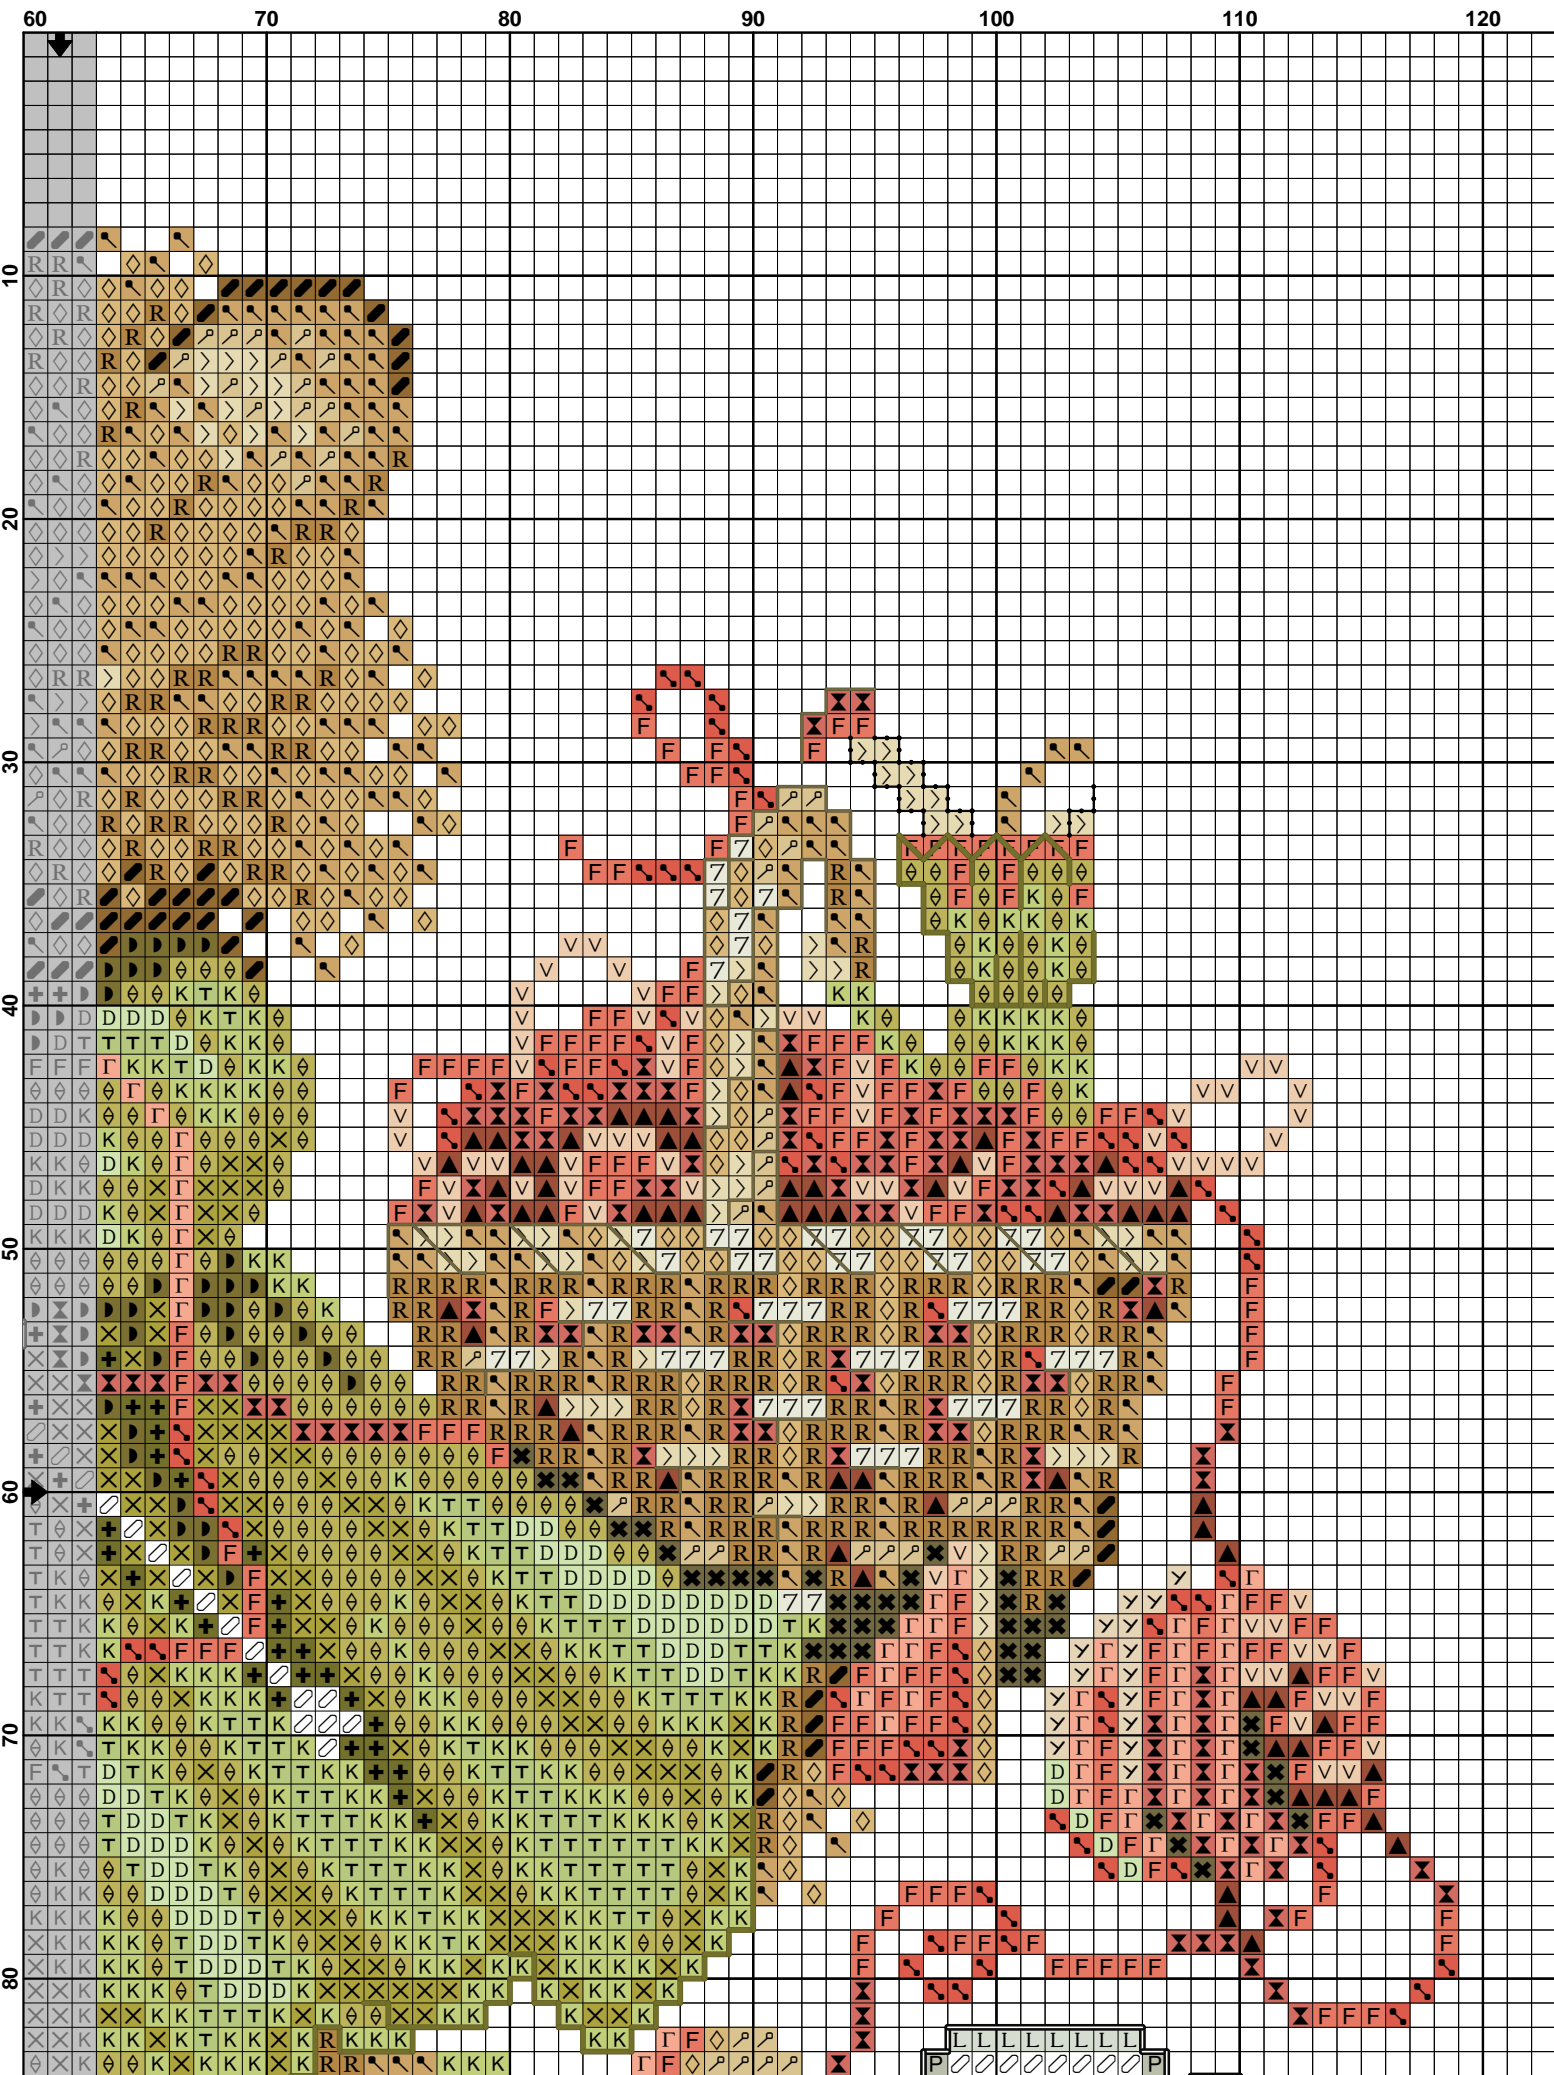

MB

**Pattern Name:** № 34873 Vera the Mouse - Knitting**Designed By:** MWS**Fabric:** Aida 14, White

**Size(s):** 116w X 111h Stitches  
 14 Count, 21.05w X 20.14h cm  
 11 Count, 26.79w X 25.63h cm  
 16 Count, 18.41w X 17.62h cm  
 18 Count, 16.37w X 15.66h cm

**Floss Used for Full Stitches:**

Symbol	Strands	Type	Number	Color
	2	DMC	350	Coral-MD
	2	DMC	351	Coral
	2	DMC	352	Coral-LT
	2	DMC	355	Terra Cotta-DK
	2	DMC	434	Brown-LT
	2	DMC	435	Brown-VY LT
	2	DMC	436	Tan
	2	DMC	437	Tan-LT
	2	DMC	472	Avocado Green-UL LT
	2	DMC	610	Drab Brown-DK
	2	DMC	648	Beaver Gray-LT
	2	DMC	712	Cream
	2	DMC	730	Olive Green-VY DK
	2	DMC	733	Olive Green-MD
	2	DMC	734	Olive Green-LT
	2	DMC	738	Tan-VY LT
	2	DMC	739	Tan-UL VY LT
	2	DMC	754	Peach-LT
	2	DMC	772	Yellow Green-VY LT
	2	DMC	830	Golden Olive-DK
	2	DMC	838	Beige Brown-VY DK
	2	DMC	3072	Beaver Gray-VY LT
	2	DMC	3328	Salmon-DK
	2	DMC	3348	Yellow Green-LT
	2	DMC	3774	Desert Sand-VY LT
	2	DMC	White	White

**Floss Used for Back Stitches:**

Symbol	Strands	Type	Number	Color
	1	DMC	436	Tan
	1	DMC	437	Tan-LT
	1	DMC	610	Drab Brown-DK
	1	DMC	648	Beaver Gray-LT

Symbol	Strands	Type	Number	Color
	1	DMC	730	Olive Green-VY DK
	1	DMC	734	Olive Green-LT
	1	DMC	838	Beige Brown-VY DK